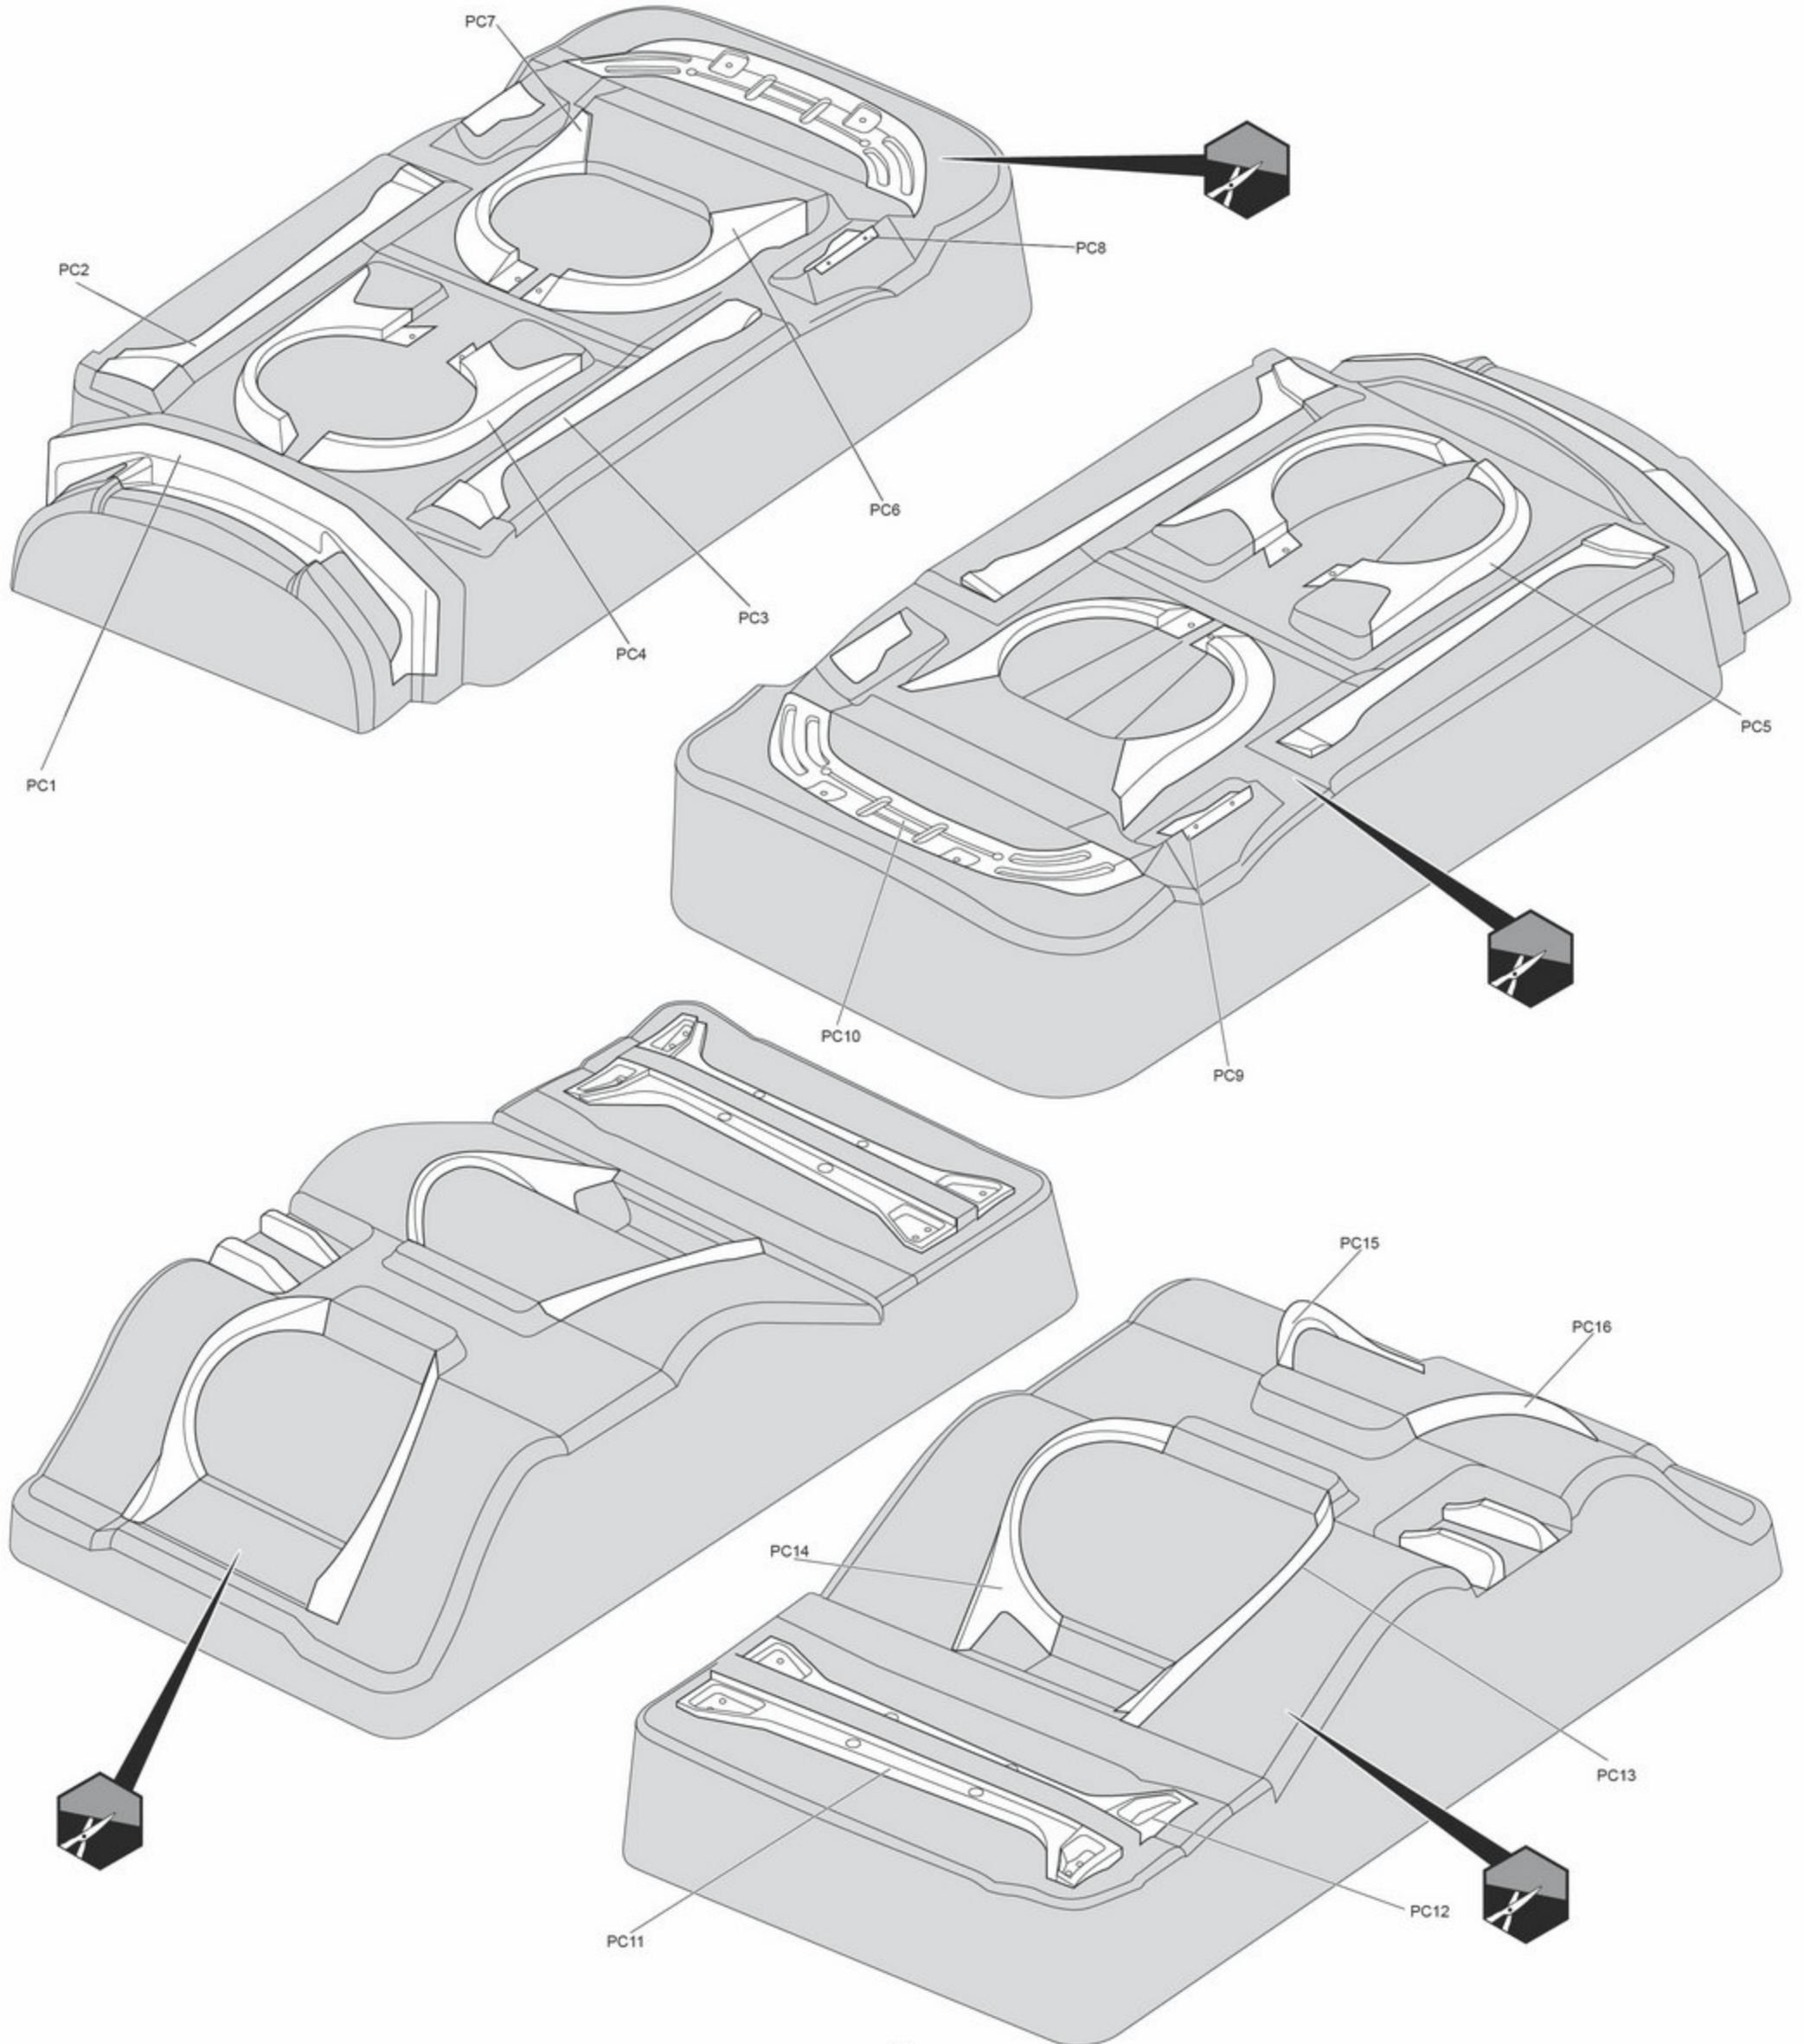

1 Cutting & Drilling