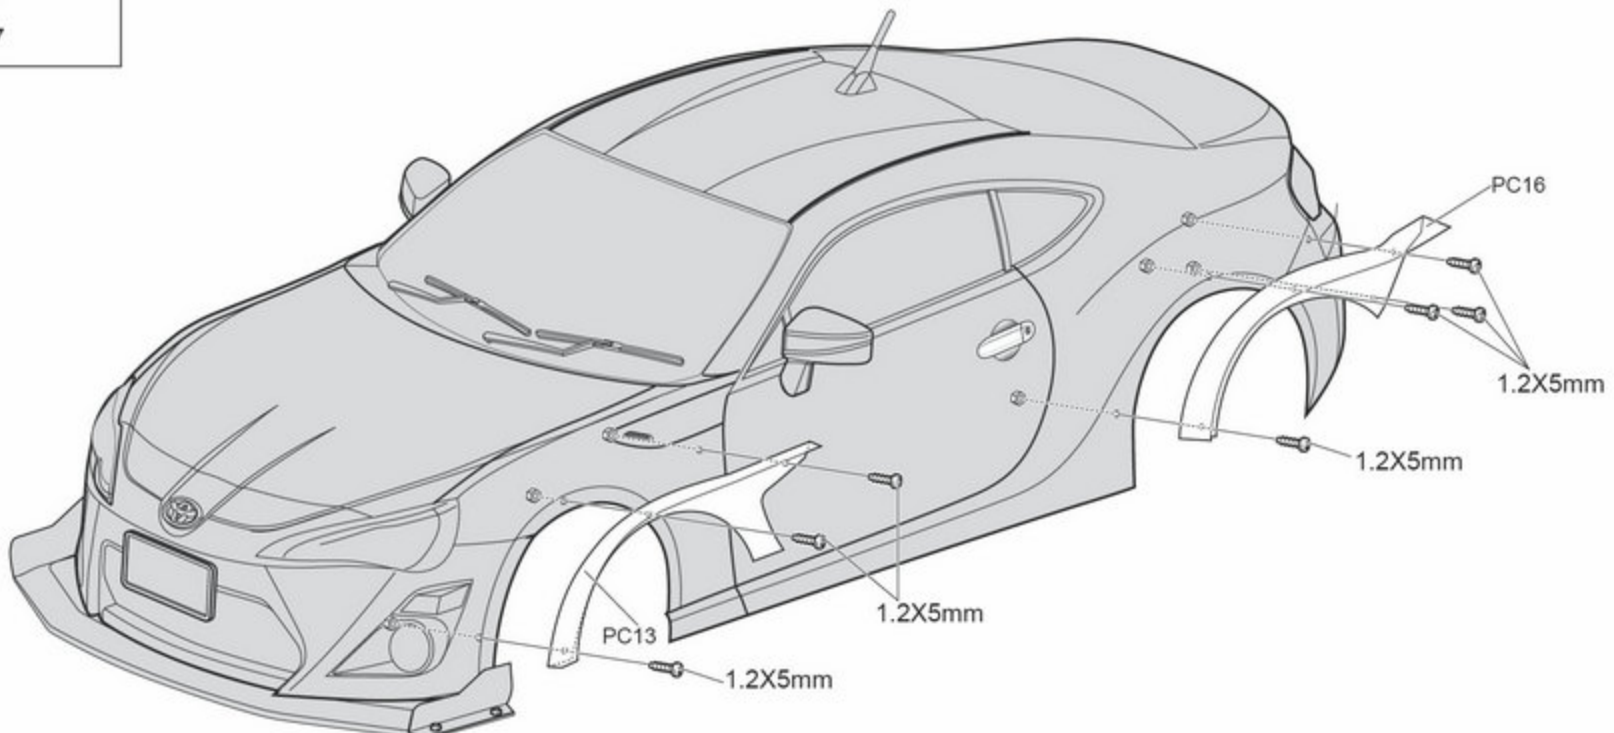

4 PC Parts

1.2X5mm F/H TP Screw