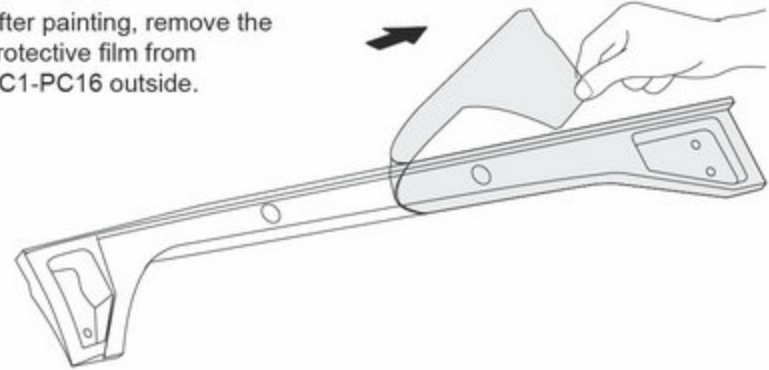

1. 3 After painting, remove the protective film from PC1-PC16 outside.