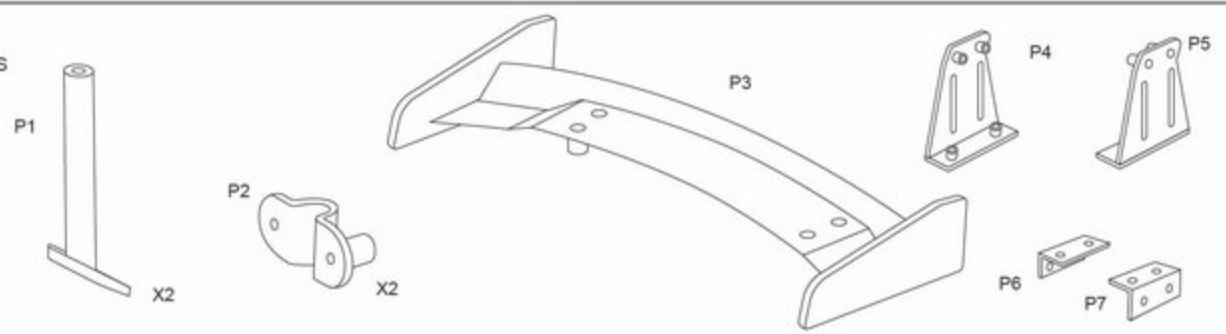

PARTS

PLASTIC PARTS	-----	X2
PC PARTS	-----	X2
PARTS BAG		
	TAPPING SCREW 2X5MM	----- X20
	TAPPING SCREW 1.2X5MM	----- X30
		----- X30

PLASTIC PARTS