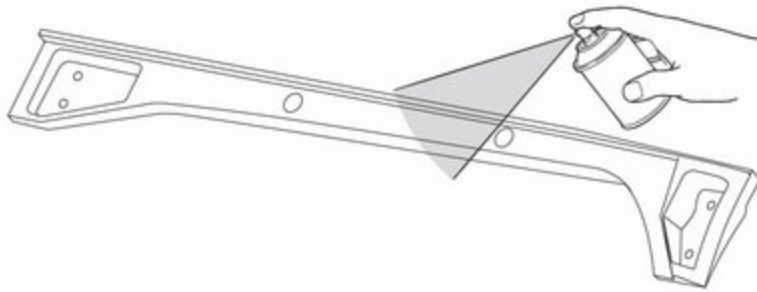

1. 2 Paint PC1-PC16 from inside.