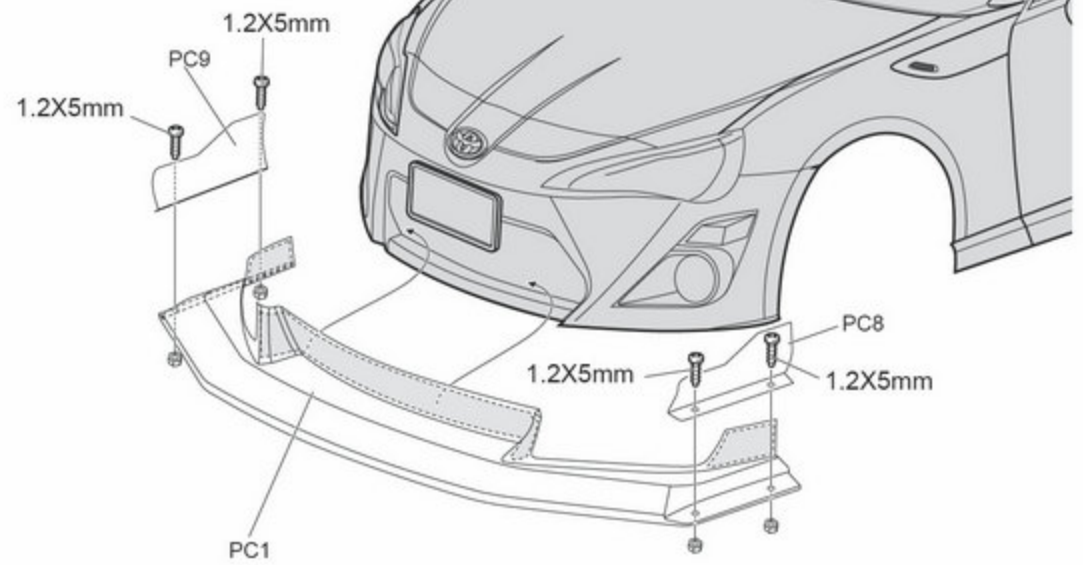

3 PC Parts

1.2X5mm F/H TP Screw