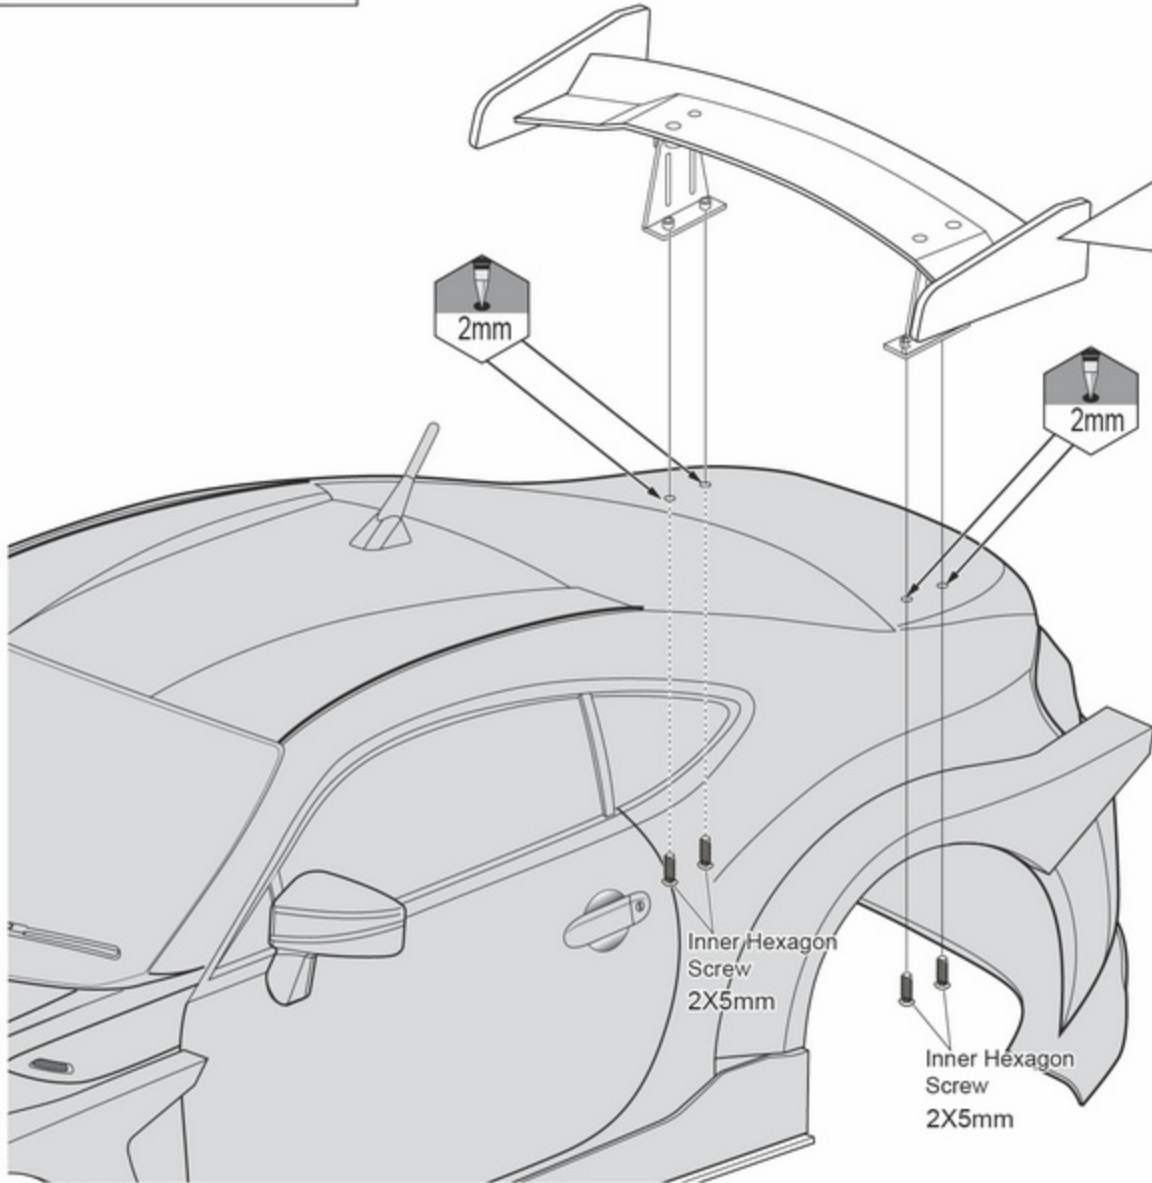

1.2X5mm F/H TP Screw

----- 5

----- 5

10 PC Parts

11 Rear Wing

INNER HEXAGON SCREW
 12

12 Decal

<Decal>

► The decal application method please refer to the picture.

► The decal application method please refer to the picture.

13 Finished

▲ Use the extension body mount (sold separately) if the body mount height is not enough.

A diagram showing two vertical mounting posts. The one on the left is shorter, and the one on the right is longer, representing an extension body mount. A small icon of a triangle with an exclamation mark is next to the text.