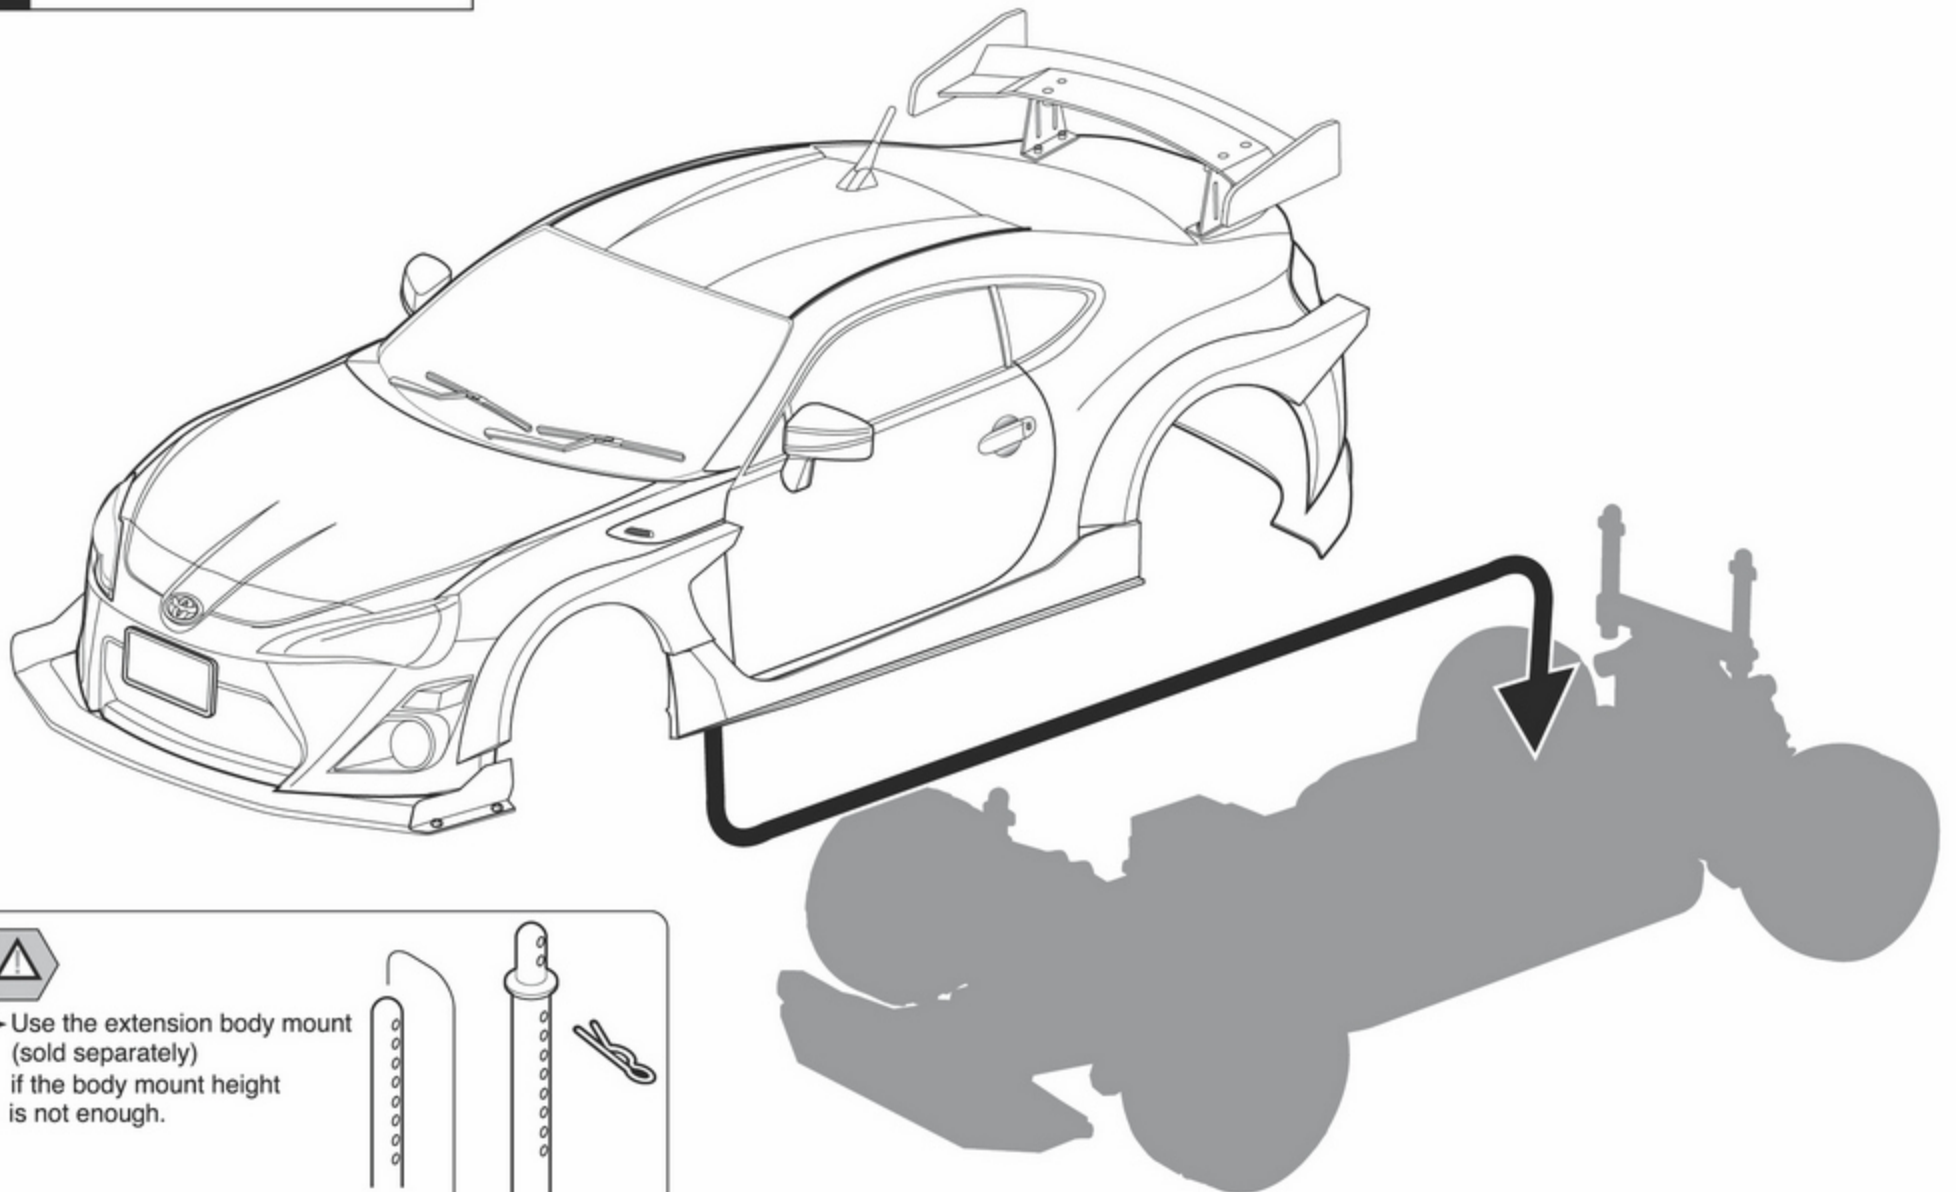

13 Finished

▲ Use the extension body mount (sold separately) if the body mount height is not enough.

A diagram showing two vertical mounting posts. The one on the left is shorter, and the one on the right is longer, representing an extension body mount. A small icon of a triangle with an exclamation mark is next to the text.