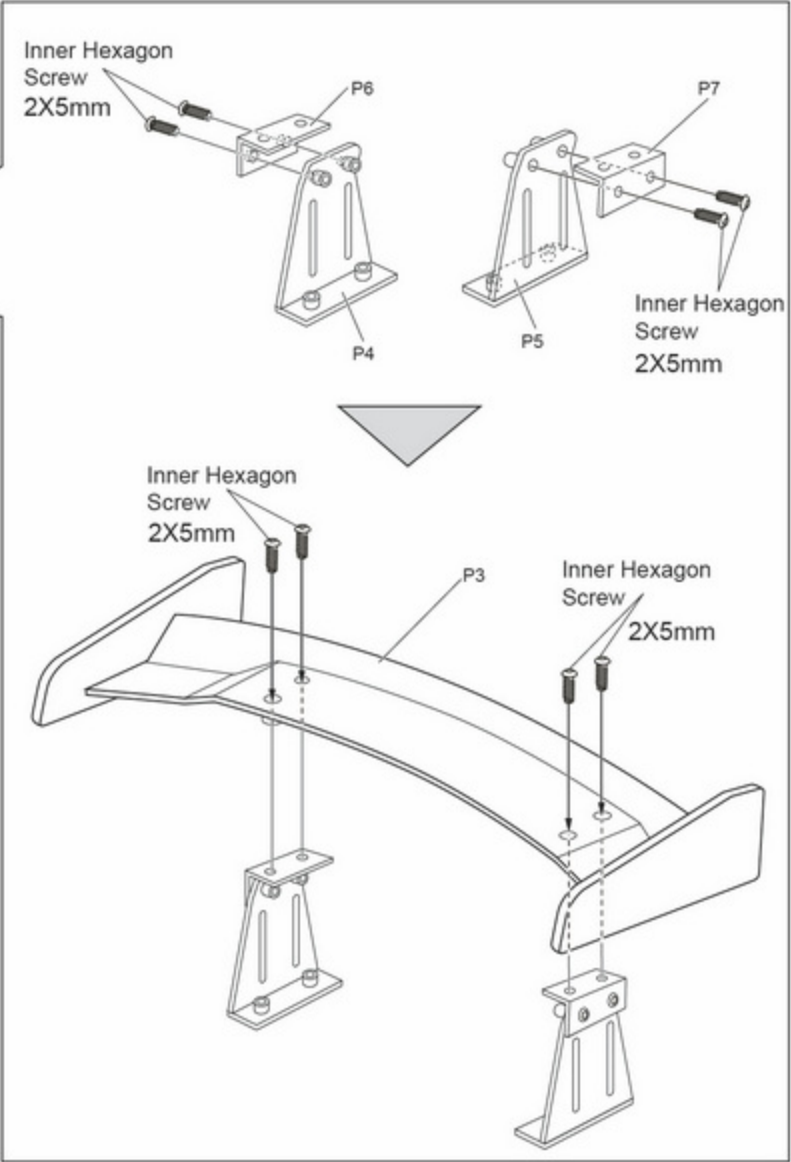

7 PC Parts

2X5mm F/H TP Screw

----- 6

8 PC Parts

1.2X5mm F/H TP Screw

----- 7

----- 7

9 PC Parts

1.2X5mm F/H TP Screw

----- 5

----- 5

10 PC Parts

11 Rear Wing

INNER HEXAGON SCREW
 12

12 Decal

<Decal>

A diagram showing two vertical mounting posts. The one on the left is shorter, and the one on the right is longer, representing an extension body mount. A small icon of a triangle with an exclamation mark is next to the text.