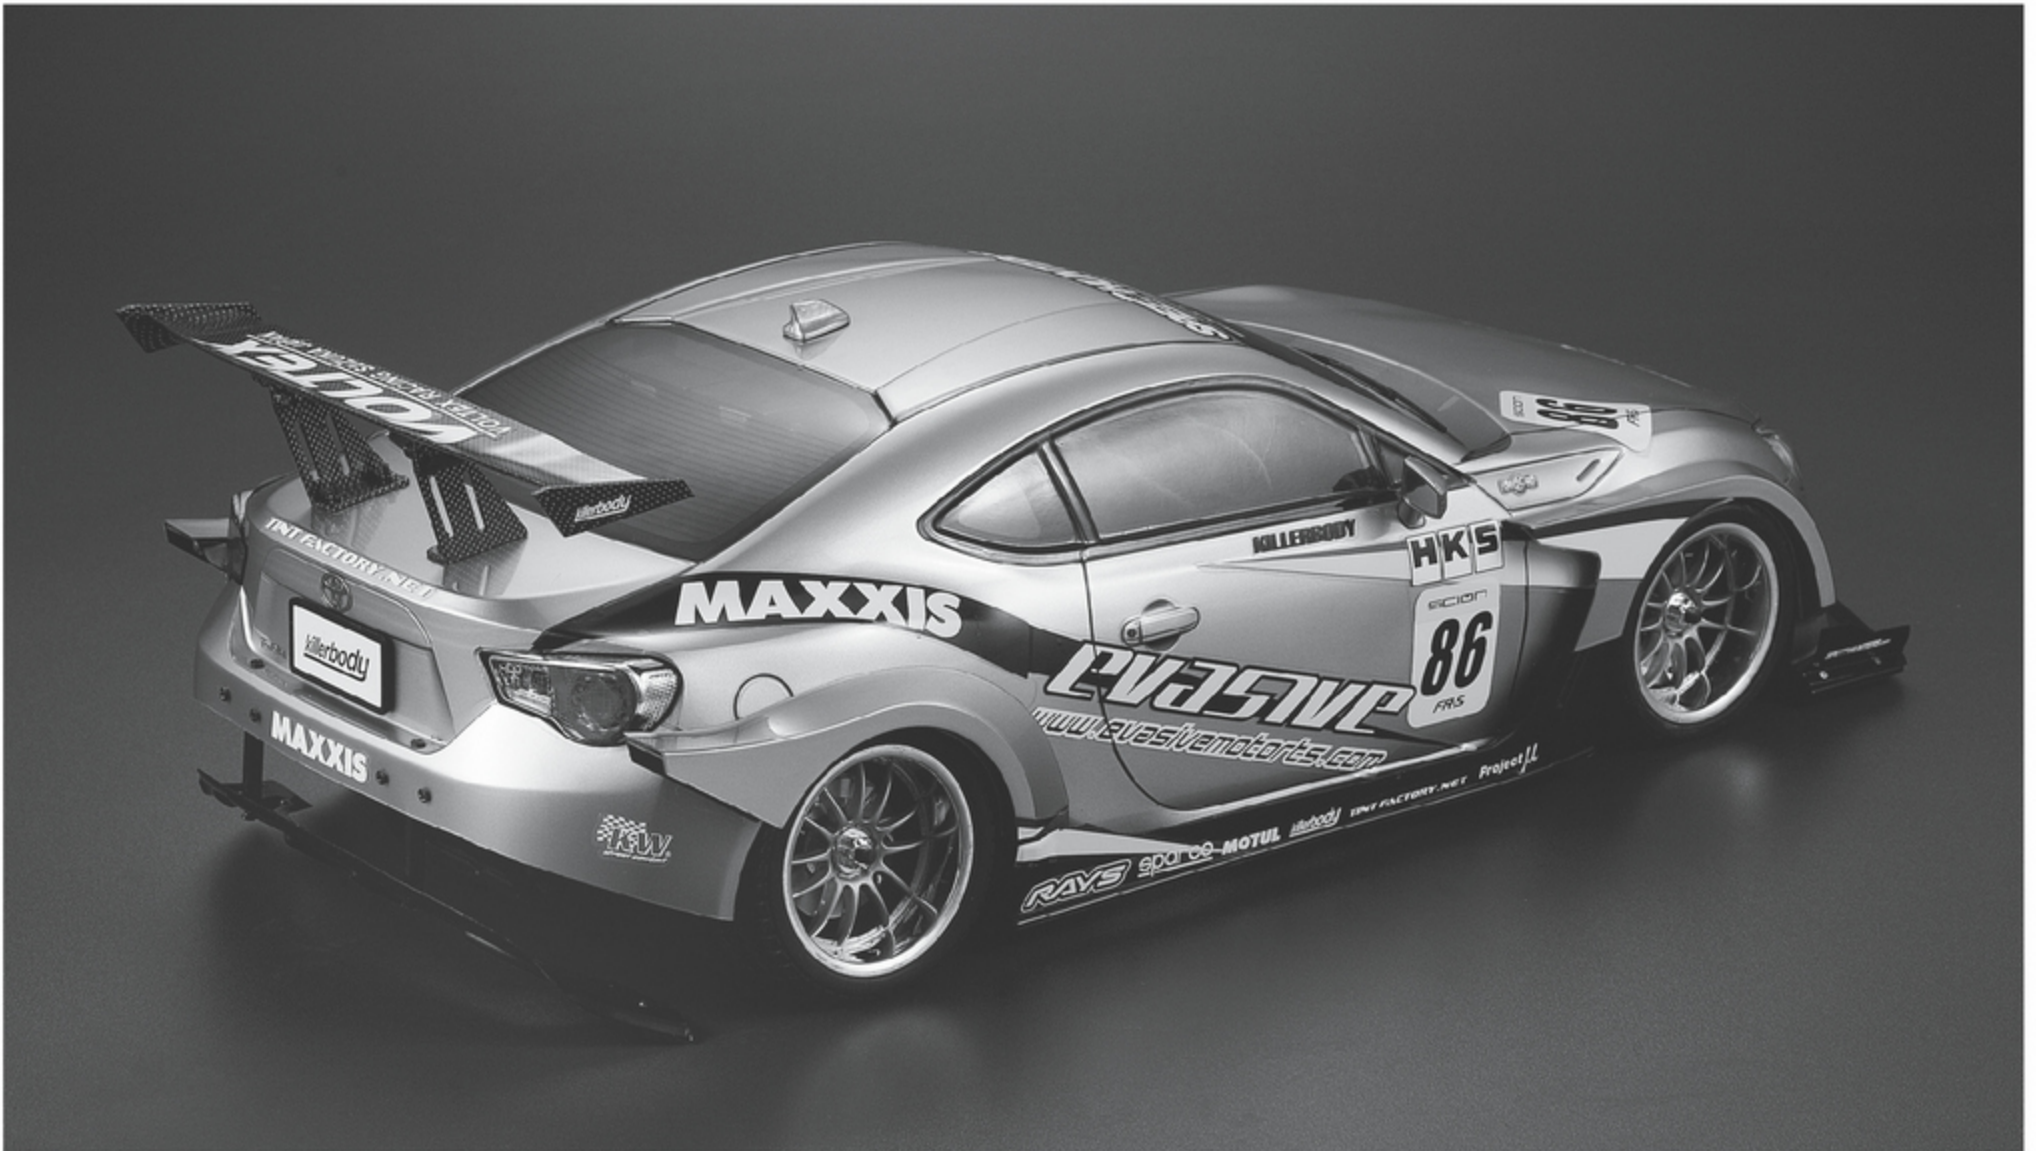

► The decal application method please refer to the picture.