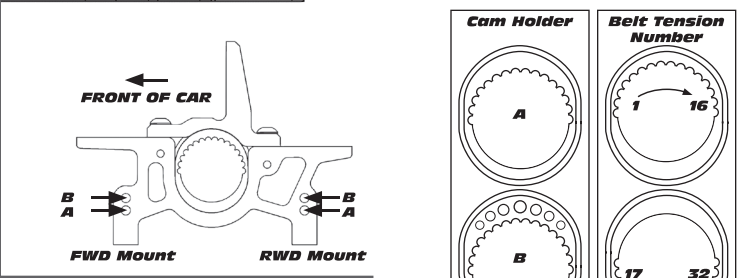

Transmitter	
Turning Circle:	
Steering Expo:	
Brake E.P.:	
Throttle Expo:	
Motor	
Notes:	

Gearing	
/	
Notes:	

Front	Alignment	Rear
	Ride Height	
	Camber	
	Caster	N/A
N/A	Rear Hub Toe	
	Toe (Total)	
	Hex Spacing	
	Wheelbase	
	Steering Bellcrank	N/A
	Steering Link	N/A
	Bumpsteer	N/A

Notes:

Suspension Geometry	
	Shock Position
	Camber Link Position
	Outer Ball & Shims
	FWD Arm Mount
	FWD Mount Shim
	RWD Arm Mount
	RWD Mount Shims
	Drop
	Anti-Roll Bar

Notes:

Shocks	
	Oil
	Piston
	Rebound
	Spring

Notes:

Differentials	
	Type
	Setting
	Cam Holder
	Belt Tension Number

Notes:

Tires	
	Type
	Tire Diameter
	Insert & Wheel
	Additive & Amount

Notes:

Chassis	
	Chassis:
	Top Plate:
	Notes:

Notes:

Speed Control	
	Type:
	Settings:
	Body & Wing
	Battery Placement
	Notes: