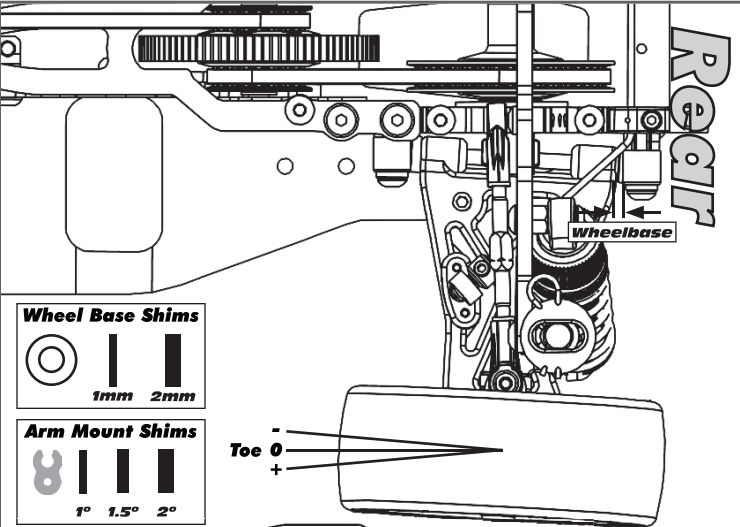

Transmitter	
Turning Circle:	
Steering Expo:	
Brake E.P.:	
Throttle Expo:	
Motor	
Notes:	

Gearing	
/	
Notes:	

Front	Alignment	Rear
	Ride Height	
	Camber	
	Caster	N/A
N/A	Rear Hub Toe	
	Toe (Total)	
	Hex Spacing	
	Wheelbase	
	Steering Bellcrank	N/A
	Steering Link	N/A
	Bumpsteer	N/A

Notes:

Suspension Geometry	
	Shock Position
	Camber Link Position
	Outer Ball & Shims
	FWD Arm Mount
	FWD Mount Shim
	RWD Arm Mount
	RWD Mount Shims
	Drop
	Anti-Roll Bar

Notes:

Shocks	
	Oil
	Piston
	Rebound
	Spring

Notes:

Differentials	
	Type
	Setting
	Cam Holder
	Belt Tension Number

Notes:

Tires	
	Type
	Tire Diameter
	Insert & Wheel
	Additive & Amount

Notes:

Chassis	
	Chassis:
	Top Plate:
	Notes:

Notes:

Speed Control	
	Type:
	Settings:
	Body & Wing
	Battery Placement
	Notes: