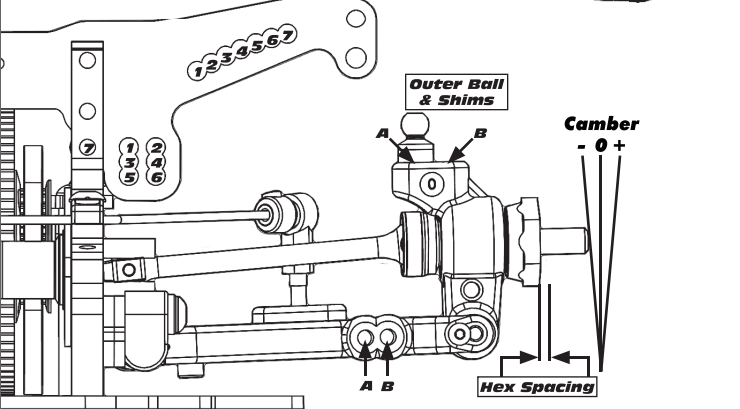

Transmitter	
Turning Circle:	
Steering Expo:	
Brake E.P.:	
Throttle Expo:	
Motor	
Notes:	

Gearing	
/	
Notes:	

Front	Alignment	Rear
	Ride Height	
	Camber	
	Caster	N/A
N/A	Rear Hub Toe	
	Toe (Total)	
	Hex Spacing	
	Wheelbase	
	Steering Bellcrank	N/A
	Steering Link	N/A
	Bumpsteer	N/A

Notes:

Suspension Geometry	
	Shock Position
	Camber Link Position
	Outer Ball & Shims
	FWD Arm Mount
	FWD Mount Shim
	RWD Arm Mount
	RWD Mount Shims
	Drop
	Anti-Roll Bar

Notes:

Shocks	
	Oil
	Piston
	Rebound
	Spring

Notes:

Differentials	
	Type
	Setting
	Cam Holder
	Belt Tension Number

Notes:

Tires	
	Type
	Tire Diameter
	Insert & Wheel
	Additive & Amount

Notes:

Chassis	
	Chassis:
	Top Plate:
	Notes:

Notes:

Speed Control	
	Type:
	Settings:
	Body & Wing
	Battery Placement
	Notes: