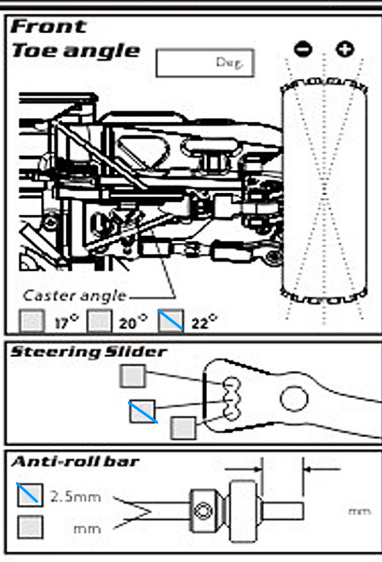

HYPERB

1/8 SCALE PRO RACING BUDDY

PRO

Factory Setup Sheet

Date / /

Driver

Track

Engine	Gasket	mm	Plug	Muffler	Fuel						
Clutch ball	13T	14T	Other T	Spurgear	T	Other T	Shoes	3	4	Spring	mm
Diff	Front:	LSD	Oil #	Center:	LSD	Oil #	Rear:	LSD	Oil #		

Notes:

Result	Position	Laps	Time	Fastest Lap
Run				Lap
Qualifier				Lap
				Lap
				Lap
				Lap
Main#				Lap