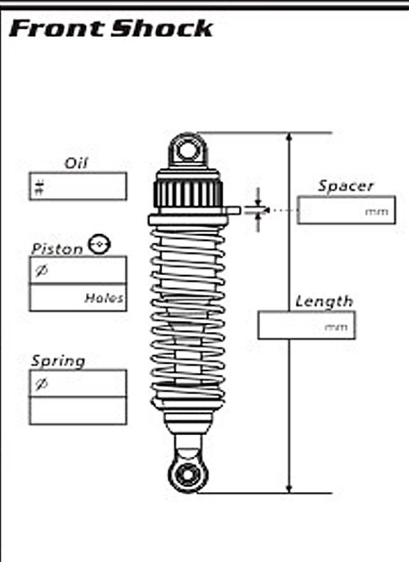

HYPERB

1/8 SCALE PRO RACING BUDDY

PRO

Factory Setup Sheet

Date / /

Driver

Track

Engine	Gasket	mm	Plug	Muffler	Fuel						
Clutch ball	13T	14T	Other T	Spurgear	T	Other T	Shoes	3	4	Spring	mm
Diff	Front:	LSD	Oil #	Center:	LSD	Oil #	Rear:	LSD	Oil #		

Notes:

Result	Position	Laps	Time	Fastest Lap
Run				Lap
Qualifier				Lap
				Lap
				Lap
				Lap
Main#				Lap