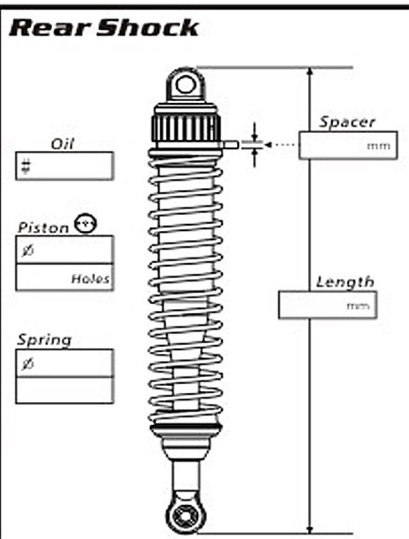

HYPERB

1/8 SCALE PRO RACING BUDDY

PRO

Factory Setup Sheet

Date / /

Driver

Track

Engine	Gasket	mm	Plug	Muffler	Fuel						
Clutch ball	13T	14T	Other T	Spurgear	T	Other T	Shoes	3	4	Spring	mm
Diff	Front:	LSD	Oil #	Center:	LSD	Oil #	Rear:	LSD	Oil #		