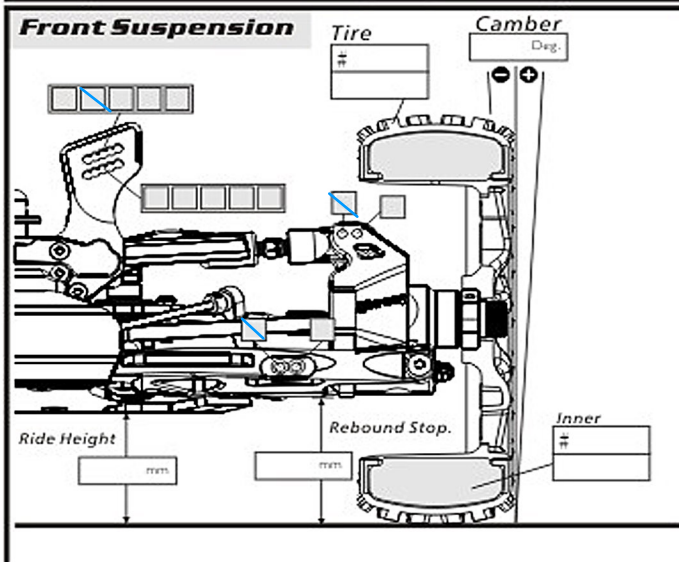

HYPERB

1/8 SCALE PRO RACING BUDDY

PRO

Factory Setup Sheet

Date / /

Driver

Track

Engine	Gasket	mm	Plug	Muffler	Fuel						
Clutch ball	13T	14T	Other T	Spurgear	T	Other T	Shoes	3	4	Spring	mm
Diff	Front:	LSD	Oil #	Center:	LSD	Oil #	Rear:	LSD	Oil #		

Notes:

Result	Position	Laps	Time	Fastest Lap
Run				Lap
Qualifier				Lap
				Lap
				Lap
				Lap
Main#				Lap