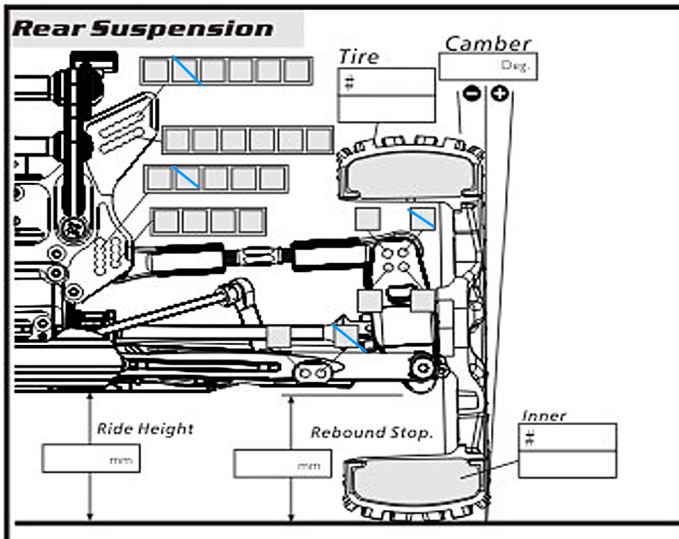

HYPERB

1/8 SCALE PRO RACING BUDDY

PRO

Factory Setup Sheet

Date / /

Driver

Track

Engine	Gasket	mm	Plug	Muffler	Fuel						
Clutch ball	13T	14T	Other T	Spurgear	T	Other T	Shoes	3	4	Spring	mm
Diff	Front:	LSD	Oil #	Center:	LSD	Oil #	Rear:	LSD	Oil #		

Notes:

Result	Position	Laps	Time	Fastest Lap
Run				Lap
Qualifier				Lap
				Lap
				Lap
				Lap
Main#				Lap