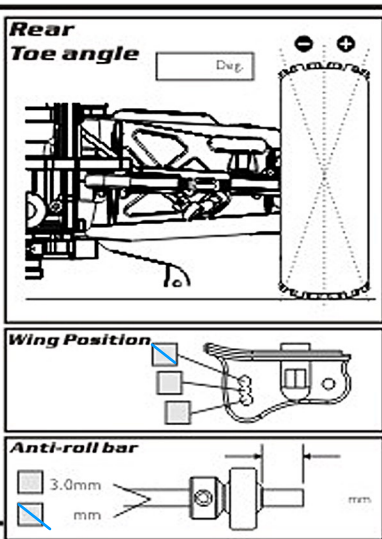

HYPERB

1/8 SCALE PRO RACING BUDDY

PRO

Factory Setup Sheet

Date / /

Driver

Track

Engine	Gasket	mm	Plug	Muffler	Fuel						
Clutch ball	13T	14T	Other T	Spurgear	T	Other T	Shoes	3	4	Spring	mm
Diff	Front:	LSD	Oil #	Center:	LSD	Oil #	Rear:	LSD	Oil #		