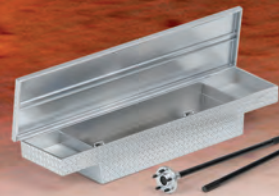

MONSTER TRUCK MADNESS

THE FUTURE BELONGS TO R/C

RAT ROD CLEAR BODY
#3410-00 REVO® 3.3, SUMMIT® and E-REVO® (with trimming)

SHOWN WITH
#10111-13 Super Swamper 3.8" Tires Mounted on #2742-03 F-11 Black Wheels
#6307-00 Secure-Loc Body Mounts (F/R)